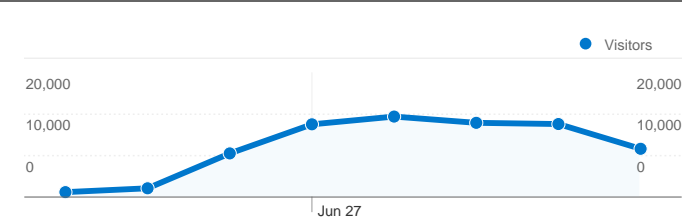

Dashboard

Comparing to: Site

Site Usage

109,856 Visits

13.55% Bounce Rate

1,295,584 Pageviews

00:08:48 Avg. Time on Site

11.79 Pages/Visit

35.47% % New Visits

Visitors Overview

Visitors
46,396

Map Overlay

Traffic Sources Overview

- **Referring Sites**
80,744.00 (73.50%)
- **Direct Traffic**
16,144.00 (14.70%)
- **Search Engines**
12,968.00 (11.80%)

Visitors Overview

Comparing to: Site

46,397 people visited this site

109,858 Visits

46,397 Absolute Unique Visitors

1,295,641 Pageviews

11.79 Average Pageviews

00:08:48 Time on Site

Gibraltar	2,536	15.43	00:10:14	28.47%	8.44%
					1 - 10 of 123

Content Overview

Comparing to: Site

Pages on this site were viewed a total of 1,295,683 times

1,295,683 Pageviews

818,312 Unique Views

13.54% Bounce Rate