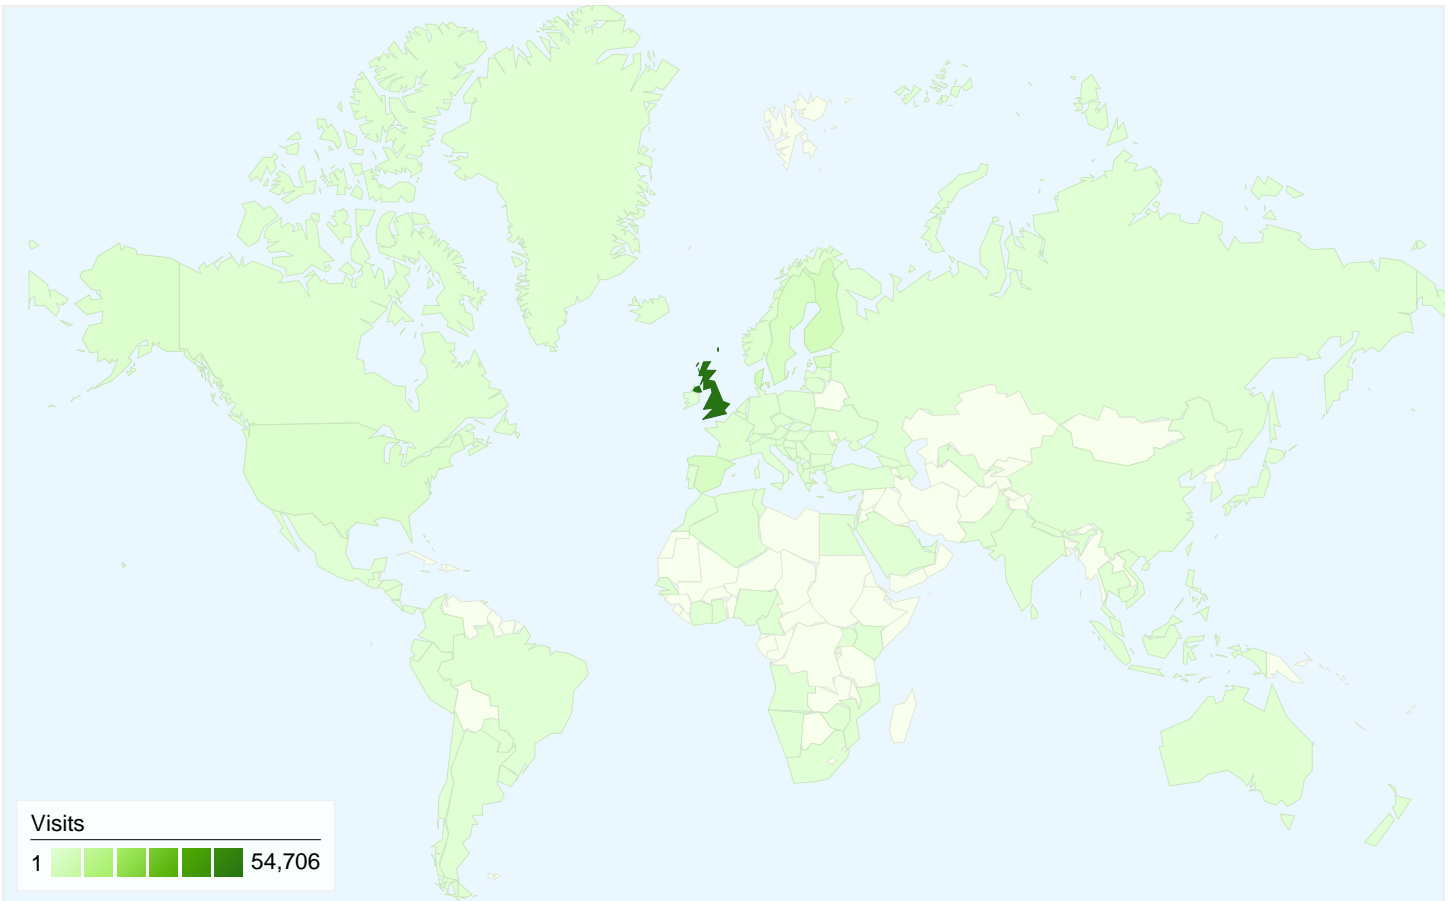

35.47% % New Visits

Visitors Overview

Visitors
46,396

Map Overlay

Traffic Sources Overview

- **Referring Sites**
80,744.00 (73.50%)
- **Direct Traffic**
16,144.00 (14.70%)
- **Search Engines**
12,968.00 (11.80%)

Visitors Overview

Comparing to: Site

46,397 people visited this site

109,858 Visits

46,397 Absolute Unique Visitors

1,295,641 Pageviews

11.79 Average Pageviews

00:08:48 Time on Site

Traffic Sources Overview

Comparing to: Site

All traffic sources sent a total of 109,858 visits

- 14.70% Direct Traffic
- 73.50% Referring Sites
- 11.80% Search Engines

- **Referring Sites**
80,746.00 (73.50%)
- **Direct Traffic**
16,144.00 (14.70%)
- **Search Engines**
12,968.00 (11.80%)

Map Overlay

Comparing to: Site

109,858 visits came from 123 countries/territories

Site Usage

Country/Territory	Visits	Pages/Visit	Avg. Time on Site	% New Visits	Bounce Rate
United Kingdom	54,706	11.64	00:08:26	38.70%	12.76%
Guernsey	10,210	11.90	00:09:33	29.18%	14.51%
Jersey	8,399	11.52	00:09:38	30.78%	13.19%
Isle of Man	6,854	12.80	00:09:08	30.83%	10.94%
Denmark	4,498	8.81	00:07:34	34.17%	23.12%
Finland	3,787	13.21	00:11:01	26.14%	12.25%
Estonia	2,954	14.00	00:08:56	27.59%	12.36%
Spain	2,716	12.23	00:07:59	44.59%	16.42%
Sweden	2,576	10.97	00:09:01	30.12%	12.89%