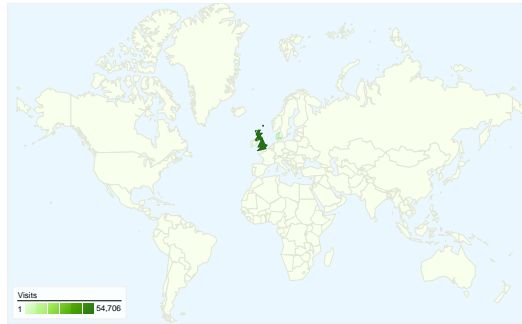

35.47% % New Visits

Visitors Overview

Visitors
46,396

Map Overlay

Traffic Sources Overview

- **Referring Sites**
80,744.00 (73.50%)
- **Direct Traffic**
16,144.00 (14.70%)
- **Search Engines**
12,968.00 (11.80%)

Visitors Overview

Comparing to: Site

46,397 people visited this site

109,858 Visits

46,397 Absolute Unique Visitors

1,295,641 Pageviews

11.79 Average Pageviews

00:08:48 Time on Site

Traffic Sources Overview

Comparing to: Site

All traffic sources sent a total of 109,858 visits

- 14.70% Direct Traffic
- 73.50% Referring Sites
- 11.80% Search Engines

- **Referring Sites**
80,746.00 (73.50%)
- **Direct Traffic**
16,144.00 (14.70%)
- **Search Engines**
12,968.00 (11.80%)

Map Overlay

Comparing to: Site

109,858 visits came from 123 countries/territories

Site Usage

Country/Territory	Visits	Pages/Visit	Avg. Time on Site	% New Visits	Bounce Rate
United Kingdom	54,706	11.64	00:08:26	38.70%	12.76%
Guernsey	10,210	11.90	00:09:33	29.18%	14.51%
Jersey	8,399	11.52	00:09:38	30.78%	13.19%
Isle of Man	6,854	12.80	00:09:08	30.83%	10.94%
Denmark	4,498	8.81	00:07:34	34.17%	23.12%
Finland	3,787	13.21	00:11:01	26.14%	12.25%
Estonia	2,954	14.00	00:08:56	27.59%	12.36%
Spain	2,716	12.23	00:07:59	44.59%	16.42%
Sweden	2,576	10.97	00:09:01	30.12%	12.89%