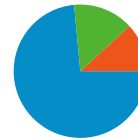

- **Referring Sites**
  80,746.00 (73.50%)
- **Direct Traffic**
  16,144.00 (14.70%)
- **Search Engines**
  12,968.00 (11.80%)

Top Traffic Sources

Sources	Visits	% visits	Keywords	Visits	% visits
natwestislandgames2011.co.uk	59,998	54.61%	island games 2011 results	2,259	17.42%
(direct) ((none))	16,144	14.70%	natwest island games 2011	1,114	8.59%
google (organic)	12,339	11.23%	island games results 2011	647	4.99%
islandgames.net (referral)	3,937	3.58%	island games results	477	3.68%
facebook.com (referral)	2,242	2.04%	island games	249	1.92%