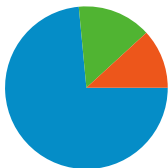

Dashboard

Comparing to: Site

Site Usage

109,856 Visits

13.55% Bounce Rate

1,295,584 Pageviews

00:08:48 Avg. Time on Site

11.79 Pages/Visit

35.47% % New Visits

Visitors Overview

Visitors
46,396

Map Overlay

Traffic Sources Overview

- **Referring Sites**
80,744.00 (73.50%)
- **Direct Traffic**
16,144.00 (14.70%)
- **Search Engines**
12,968.00 (11.80%)

Visitors Overview

Comparing to: Site

46,397 people visited this site

109,858 Visits

46,397 Absolute Unique Visitors

1,295,641 Pageviews

11.79 Average Pageviews

00:08:48 Time on Site

Top Traffic Sources

Sources	Visits	% visits	Keywords	Visits	% visits
natwestislandgames2011.co.uk	59,998	54.61%	island games 2011 results	2,259	17.42%
(direct) ((none))	16,144	14.70%	natwest island games 2011	1,114	8.59%
google (organic)	12,339	11.23%	island games results 2011	647	4.99%
islandgames.net (referral)	3,937	3.58%	island games results	477	3.68%
facebook.com (referral)	2,242	2.04%	island games	249	1.92%